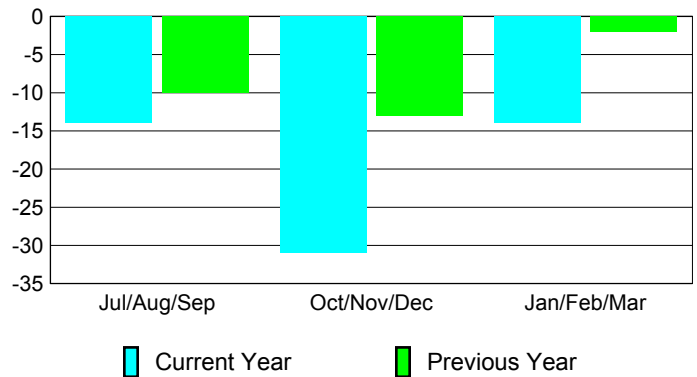

Membership Results
2009-2010

Membership
2008-2009

Month	Net Memb Goal	Actual New Memb	Actual Dropped Memb	Gain/Loss of Memb	Gain/Loss of Memb
Jul/Aug/Sep	22	37	-51	-14	-10
Oct/Nov/Dec	27	12	-43	-31	-13
Jan/Feb/Mar	3	12	-26	-14	-2
Totals	52	61	-120	-59	-25

Membership Results 2009-2010

Goal, New, Dropped, Gain/Loss

Comparison of Membership Gain/Loss

Current Year Compared to the Previous Year

Gender Comparison 2009-2010

Jul/Aug/Sep

Oct/Nov/Dec

Jan/Feb/Mar