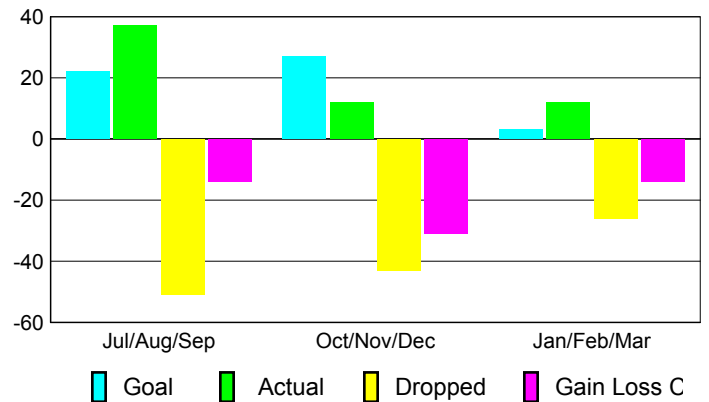

Membership Results 2009-2010

Goal, New, Dropped, Gain/Loss

Comparison of Membership Gain/Loss

Current Year Compared to the Previous Year