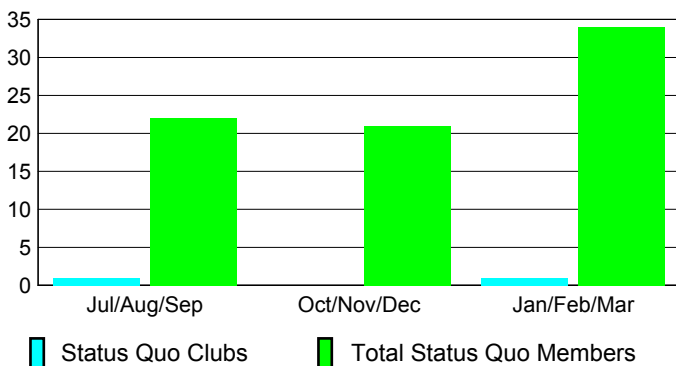

Club Results 2009-2010

Goal, New, Dropped, Gain/Loss

Comparison of Club Gain/Loss

Current Year Compared to the Previous Year

YTD Status Quo Clubs 2009-2010

Status Quo Clubs Compared to Status Quo Members

MEMBERSHIP

Membership Results
2009-2010

Membership
2008-2009

Month	Net Memb Goal	Actual New Memb	Actual Dropped Memb	Gain/Loss of Memb	Gain/Loss of Memb
Jul/Aug/Sep	22	37	-51	-14	-10
Oct/Nov/Dec	27	12	-43	-31	-13
Jan/Feb/Mar	3	12	-26	-14	-2
Totals	52	61	-120	-59	-25