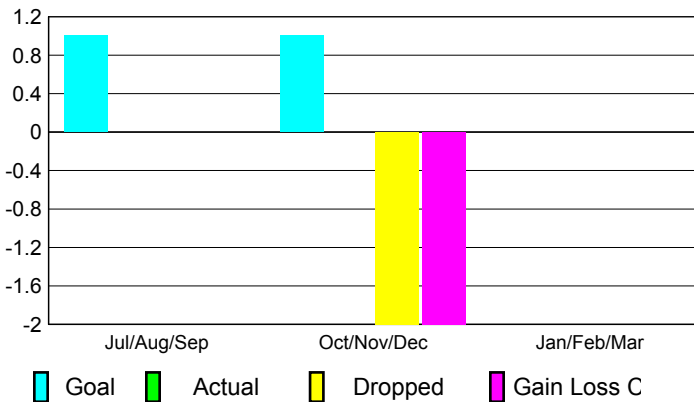

2009-2010 GMT Quarterly Report for District (or Undistricted) **District 8 S**

GMT: JOHN 'JACK' R FERGUSON

Location: LOUISIANA

GMT CA: 1

CLUBS

Club Results
2009-2010

Clubs
2008-2009

Month	New Club Goal	Actual New Clubs	Actual Dropped Clubs	Gain/Loss of Clubs	Gain/Loss of Clubs
Jul/Aug/Sep	1	0	0	0	0
Oct/Nov/Dec	1	0	-2	-2	0
Jan/Feb/Mar	0	0	0	0	0
Totals	2	0	-2	-2	0

Club Results 2009-2010

Goal, New, Dropped, Gain/Loss

Comparison of Club Gain/Loss

Current Year Compared to the Previous Year

YTD Status Quo Clubs 2009-2010

Status Quo Clubs Compared to Status Quo Members

MEMBERSHIP